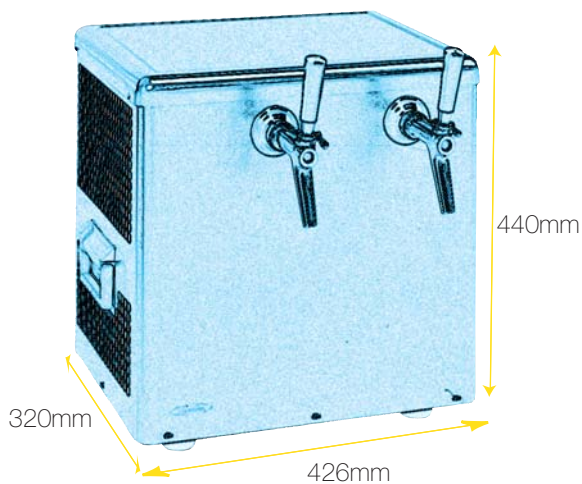

© Cornelius

Performance:

Dispense capacity in l/hour continuously with a DeltaT of 10°C (18°C to 8°C): 64 litres

Maximum ambient temperature: 32°C
Heat emission: 1200 watts

Weight:

Equipment weight: 38 kg
Packed weight: 40 kg

Product coils:

Material: Stainless steel
Number of coils: 1 or 2
Length of coils: 8m
Diameter (internal/external): 7 mm or 10 mm

Control type:

Mechanical thermostat

Variations and Ordernumbers Linus60

Ready for use system